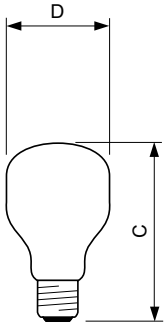

Softone Standard T-shape

Softone 40W E27 220-240V T55 WH 1CT/5X10F

T-shaped gas-filled lamps with a modern appearance

Product data

General Information		Approval and Application	
Cap-Base	E27 [E27]	Energy Efficiency Label (EEL)	E
Operating Position	UNIVERSAL [Any or Universal (U)]	Product Data	
Nominal Lifetime (Nom)	1000 h	Full product code	871829112423800
Light Technical		Order product name	Softone 40W E27 220-240V T55 WH 1CT/5X10F
Luminous Flux (Nom)	370 lm	EAN/UPC - Product	8711500011466
Color Rendering Index (Nom)	100	Order code	922800243301
Operating and Electrical		Numerator - Quantity Per Pack	1
Power (Rated) (Nom)	40 W	Numerator - Packs per outer box	50
Voltage (Nom)	220-240 V	Material Nr. (12NC)	922800243301
Controls and Dimming		Net Weight (Piece)	0.025 kg
Dimmable	Yes		
Mechanical and Housing			
Bulb Finish	Soft White		

Softone Standard T-shape

Dimensional drawing

Product	D	C (max)
Softone 40W E27 220-240V T55 WH 1CT/5X10F	55 mm	98 mm

STD SOFT 40W E27 220-240V T55 SW